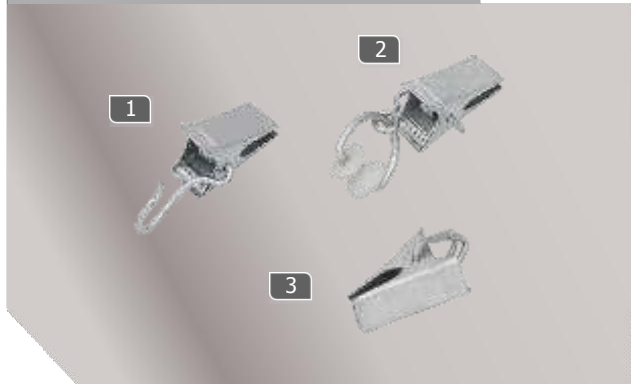

## Curtain Hooks

PB

		Code
1	Plate Hook 2"	2261
2	Tie Back Hook 20/35mm	1303
3	Bracket 10/12/14mm	1314
4	Lawyer Knot Tie Hook 25/65mm	2287

Available Finish - CP, Ni, SB, SC, SN, AB

Curtain Clips **Iron**

		Code
1	Clips with Hook	1315
2	Clips with Roller	1316
3	Clips with T	1317

Available Finish - Ni, Zinc

Curtain Cord Weight **PB**

		Code
1	Brass Connector	1318
2	Aluminum Connector Big	1319
3	Aluminum Connector Small	1320
4	Brass Trumpets	2289
5	Brass Barrels	2290
6	Brass Card Weight	2258