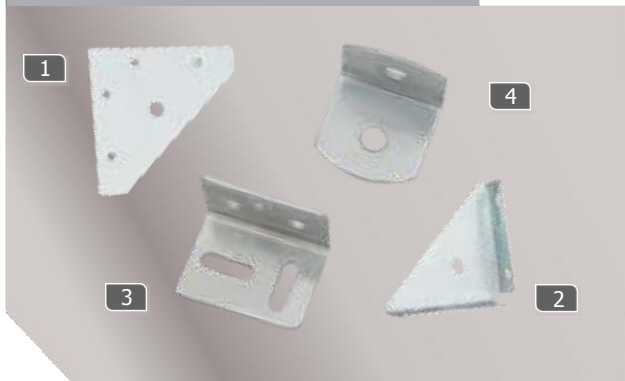

Self Brackets

BZP

		Code
1	Steel Corner Plate 75mm	5179
2	Steel Mounting Bracket 50mm	5180
3	Stretcher Plate	5181
4	Furniture Bracket 19mm	5182

Available Finish - EB