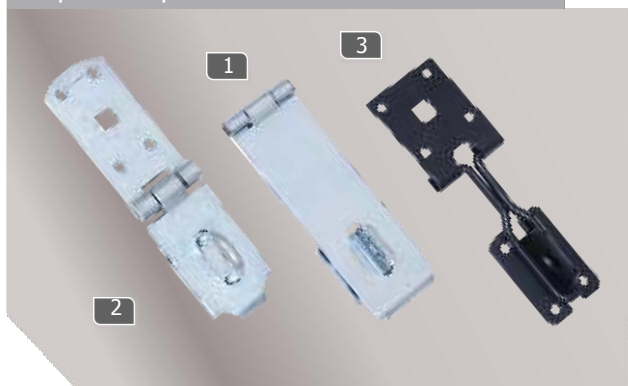

Haps & Staples

BJ BZP Galv

		Code
1	Haps & Staples 2mm Thick 3"	5083
	Haps & Staples 2mm Thick 4"	5084
	Haps & Staples 2mm Thick 6"	5085
	Light Haps & Staples 4½"	5087
	Light Haps & Staples 6"	5088
2	Heavy Safety 7½"	5092
	Heavy Safety 8"	5093
	Vertical Locking Bar	5094
3	Wire Haps & Staples 3"	5100
	Wire Haps & Staples 4"	5101
	Wire Haps & Staples 6"	5102