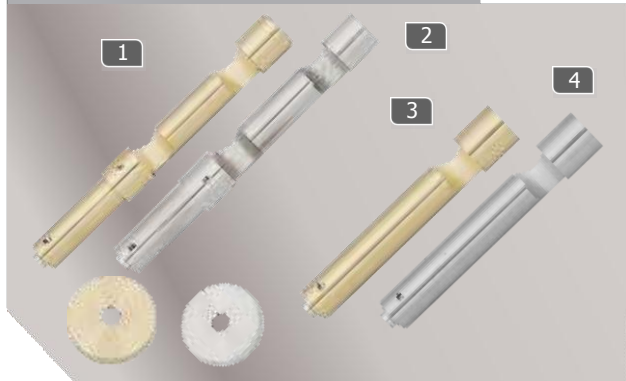

## Curtain Brackets PB SS

		Code
1	Bracket Double cut Brass	921-1
2	Bracket Double cut SS	921-2
3	Bracket Single cut Brass	922-1
4	Bracket Single cut SS	922-2

Available in : 12mm, 16mm, 20mm