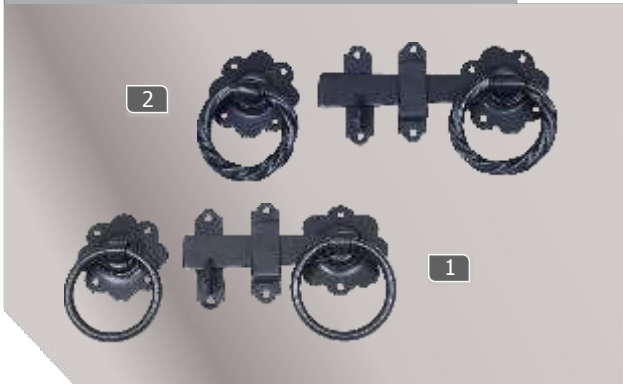

Gate Latch

BJ BZP Galv

			Code
1	Ring Gate Latch Plain	5"	5037
	Ring Gate Latch Plain	6"	5038
	Ring Gate Latch Plain	7"	5039
2	Ring Gate Latch Twisted	6"	5041
	Ring Gate Latch Twisted	7"	5042