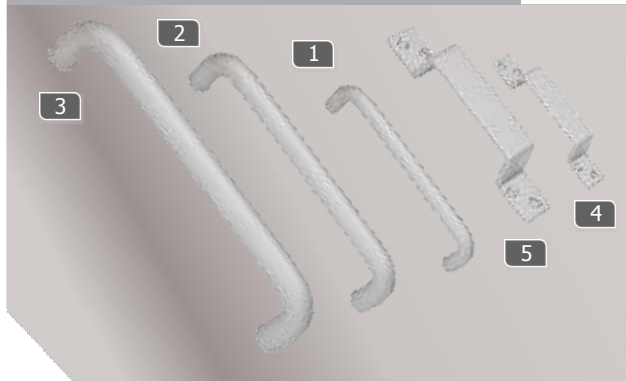

Door Stopper **SAA** **PAA**

		Code
1	19mm Pull Handle 6"	1282
2	19mm Pull Handle 9"	1283
3	19mm Pull Handle 12"	1284
4	Pull Handle 120mm	1223
5	Pull Handle 150mm Pull Handle 170mm	1224 1225