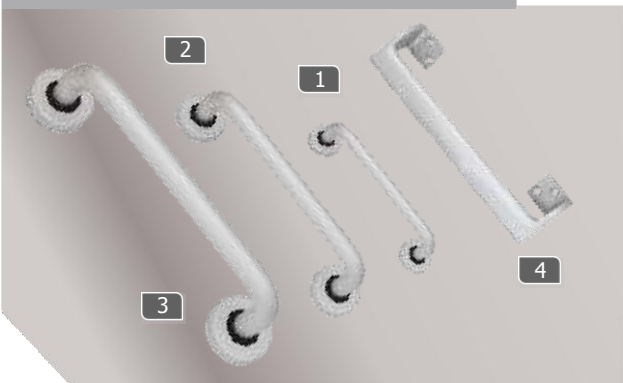

Pull Handle

SAA

PAA

		Code
1	Round Bar Pull Handle on Roses 6"	1267
2	Round Bar Pull Handle on Roses 9"	1268
3	Round Bar Pull Handle on Roses 12"	1269
4	Cranked Pull Handle 9"	1258
	Cranked Pull Handle 12"	1259