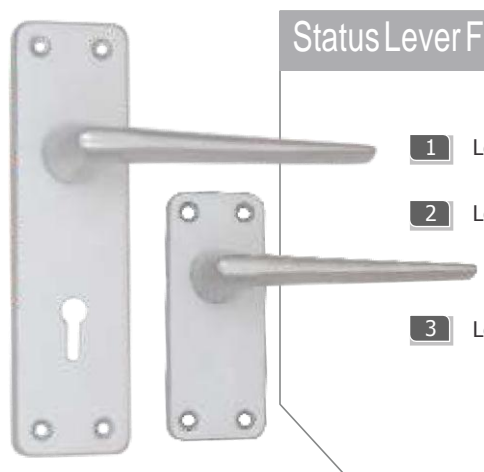

StatusLever Furniture SAA PAA

	Code
1 Lever Latch	1240
2 Lever Lock	1241
3 Lever Bathroom	1242