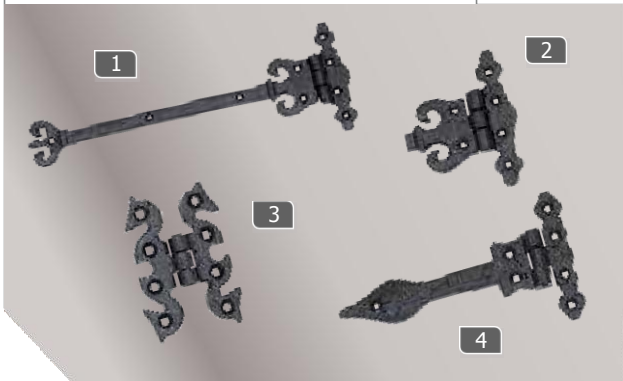

Hinges

			Code
1	Cornet Hinge	12"	5202
2	Unequal Hinge		5201
3	Butterfly Hinge		5059
4	Spear Hinge	6"	5027
	Spear Hinge	9"	5028
	Spear Hinge	12"	5029