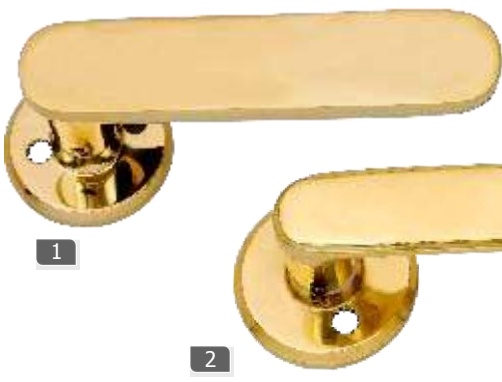

Handle on Roses **PB**

		Code
1	Handle on Roses	1430

Available Finish - CP, Ni, SB, SC, SN, AB

Handle on Roses PB

	Code
1 Handle on Rose	1412
2 Handle on Rose	1413

Available Finish - CP, Ni, SB, SC, SN, AB

Handle on Roses PB

	Code
1 Handle on Rose	1414
2 Handle on Rose	1415

Available Finish - CP, Ni, SB, SC, SN, AB

Handle on Roses PB

	Code
1 Handle on Rose	1416
2 Handle on Rose	1417

Available Finish - CP, Ni, SB, SC, SN, AB

Handle on Roses PB

	Code
1 Handle on Rose	1418
2 Handle on Rose	1419

Available Finish - CP, Ni, SB, SC, SN, AB

Lever Handle on Roses PB

	Code
1 Handle on Rose	1420
2 Handle on Rose	1421

Available Finish - CP, Ni, SB, SC, SN, AB