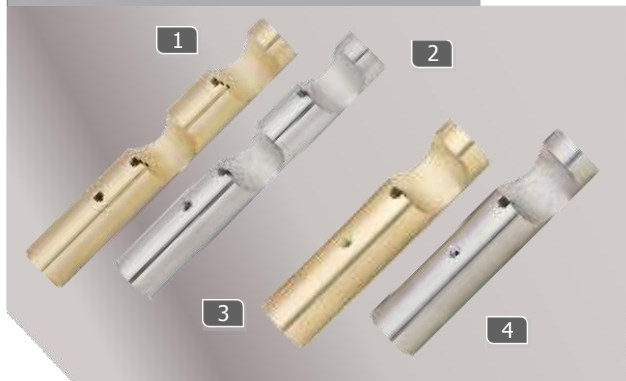

Curtain Brackets PB SS

		Code
1	Bracket Double cut Brass	917-1
2	Bracket Double cut SS	917-2
3	Bracket Single cut Brass	918-1
4	Bracket Single cut SS	918-2

Available in : 8cm, 12 cm Length
Available in : 16mm, 20mm