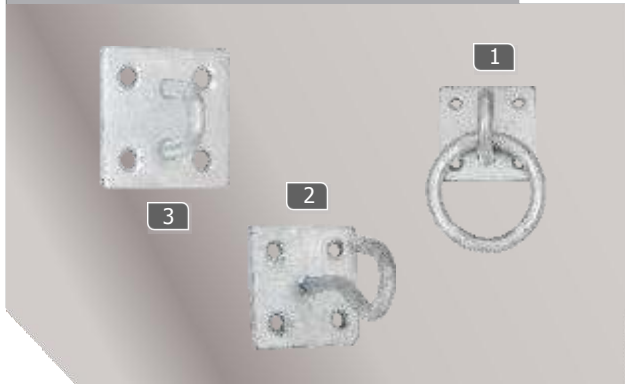

Accessories

BJ BZP Galv

		Code
1	Ring on Plate	5105
2	Hook on Plate	5106
3	Staple on Plate	5107