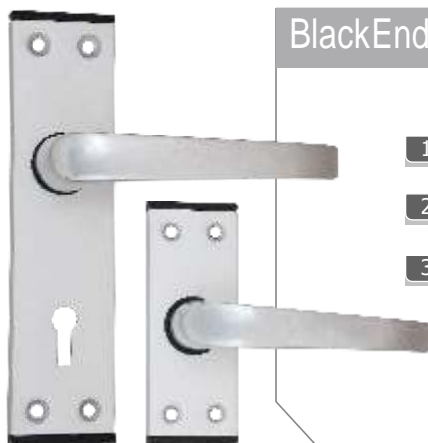

## Curtain Rings

PB SS

			Code
1	Rings	Brass	910-1
2	Rings	SS	910-2

Available in : 12mm, 16mm, 20mm

**BlackEndCapFurniture** SAA

	Code
1 Lever Latch	1251
2 Lever Lock	1252
3 Lever Bathroom	1274

**Brookfield Lever Furniture** SAA PAA