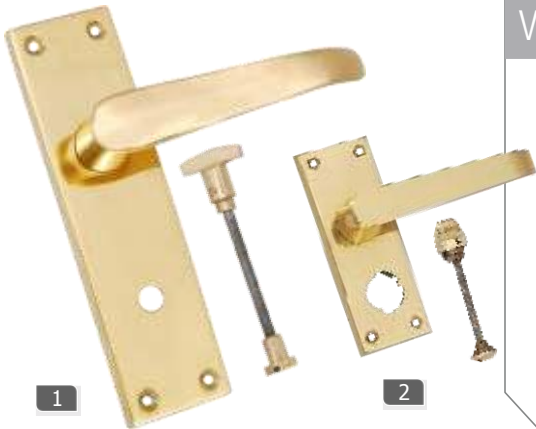

Victorian Lever Handle PB

		Code
1	Vic Straight Bathroom Furniture	2003
2	Vic Straight Privacy Furniture	2004

Lever Handle PB

		Code
1	Geo Knob Latch Furniture Geo Knob Lock Furniture	1007 1037
2	Vic Knob Latch Furniture Vic Knob Lock Furniture	2021 2020