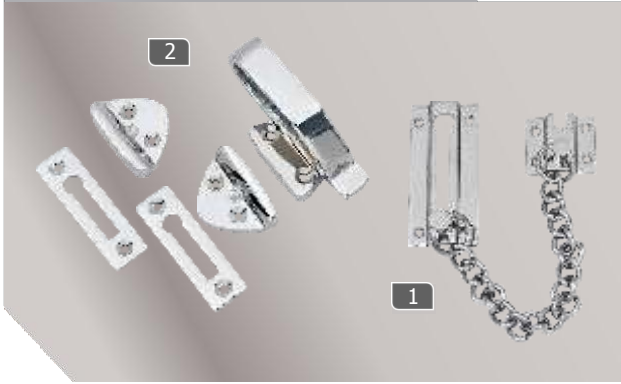

Door Accessories

PB

Code

1	Door Chain	2228
2	Tower Bolt	1082

Available Finish - CP, Ni, SB, SC, SN, AB