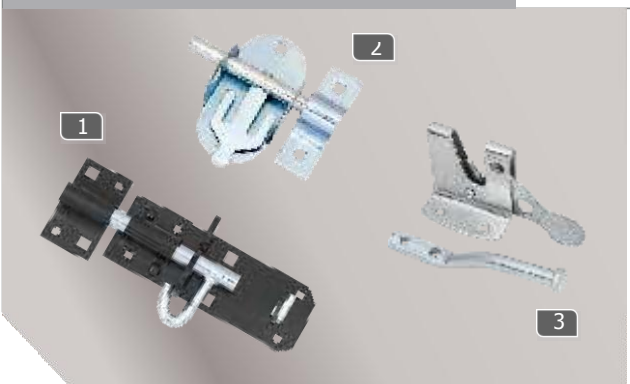

Pad Bolt

BJ BZP Galv

		Code
1	Brenton Bolt 4"	5071
	Brenton Bolt 6"	5072
	Brenton Bolt 8"	5073
	Heavy Brenton Bolt 5/8 Shoot 6"	5187
	Heavy Brenton Bolt 5/8 Shoot 8"	5188
	Heavy Brenton Bolt 5/8 Shoot 10"	5189
	Heavy Brenton Bolt 5/8 Shoot 12"	5190
2	Oval Pad Bolt	5094
3	Auto Gate Latch Unlocking	5043
4	Auto Gate Latch locking	5044
5	Strong Auto Gate Latch	5045