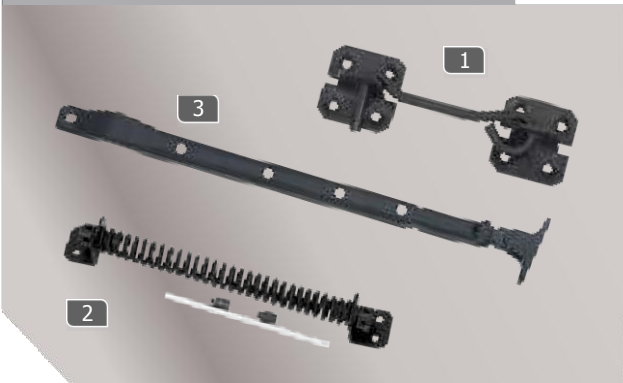

Accessories

BJ BZP Galv

			Code
1	Steel Cabin Hook	4"	5089
	Steel Cabin Hook	6"	5090
	Steel Cabin Hook	8"	5091
2	Gate Spring	8"	5095
	Gate Spring	10"	5096
3	Casement Stay Brown		5191