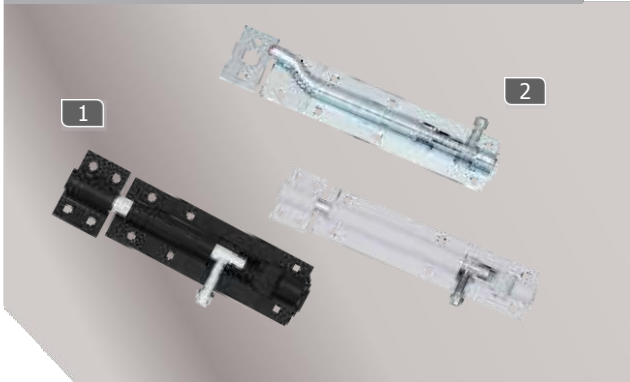

Tower Bolt

BJ BJP Galv WH

		Code	
1	Straight Tower Bolt 3"	5064	
	Straight Tower Bolt 4"	5065	
	Straight Tower Bolt 5"	5067	
	Straight Tower Bolt 6"	5068	
	Straight Tower Bolt 8"	5069	
	Straight Tower Bolt 10"	5070	
	Straight Tower Bolt 12"	5066	
	2	Necked Tower Bolt 4"	5075
Necked Tower Bolt 6"		5076	
Necked Tower Bolt 8"		5077