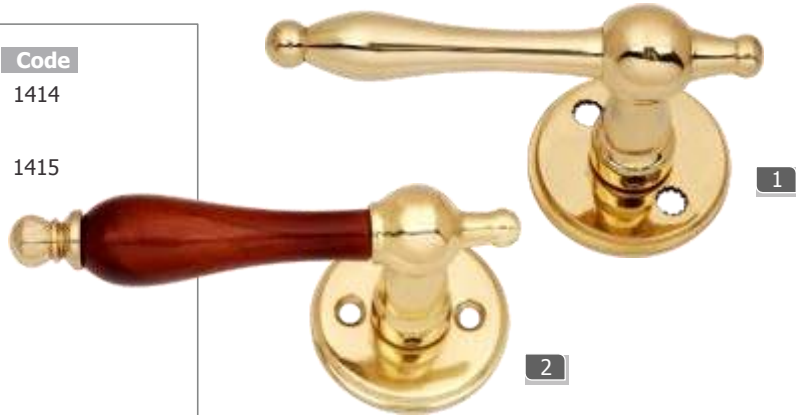

Handle on Roses **PB**

		Code
1	Handle on Roses	1430

Available Finish - CP, Ni, SB, SC, SN, AB

Handle on Roses PB

	Code
1 Handle on Rose	1412
2 Handle on Rose	1413

Available Finish - CP, Ni, SB, SC, SN, AB

Handle on Roses PB

	Code
1 Handle on Rose	1414
2 Handle on Rose	1415

Available Finish - CP, Ni, SB, SC, SN, AB

Handle on Roses PB

	Code
1 Handle on Rose	1416
2 Handle on Rose	1417

Available Finish - CP, Ni, SB, SC, SN, AB