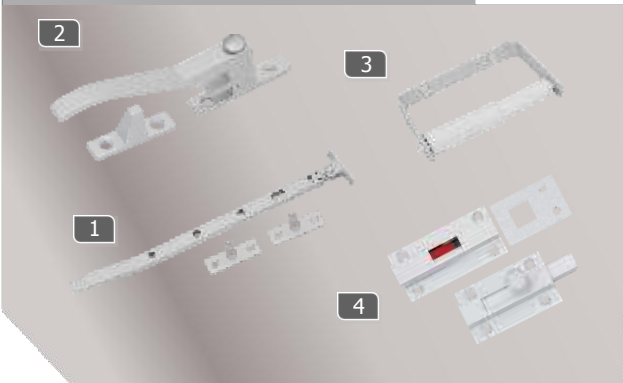

Accessories

SAA

		Code
1	Casement Stay 8"	1264
	Casement Stay 10"	1266
	Casement Stay 12"	1265
2	Casement Fastner	1287
3	Toilet Roll Holder	1293
4	Indicator Bolt	1271