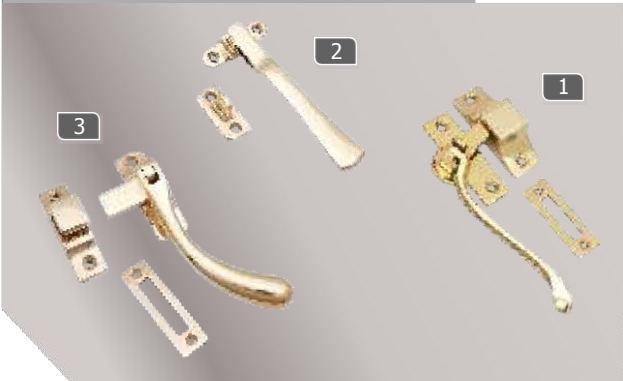

Sash Fastener

PB

		Code
1	Geo Sash Fastener	1035
2	Vic Wedge Fastener	2110
3	Vic Sash Fastener	2112

Available Finish - CP, Ni, SB, SC, SN, AB