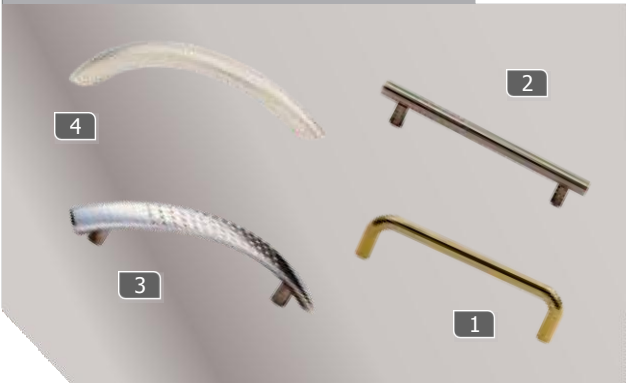

### Code

1	Pull Handle 9½"	2051
2	Pull Handle 225mm	2057
	Pull Handle 230mm	2058

Available Finish - CP, Ni, SB, SC, SN, AB

Pull Handles

PB

		Code
1	Pull Handle 4"	2062
2	Pull Handle 4"	2063

Available Finish - CP, Ni, SB, SC, SN, AB

Pull Handles

PB

		Code
1	Pull Handle 120mm	2059
2	Pull Handle 120mm	2060

Available Finish - CP, Ni, SB, SC, SN, AB

Pull Handles

PB

		Code
1	Pull Handle 9"	2061
2	Pull Handle 10"	2054
3	Pull Handle	2067

Available Finish - CP, Ni, SB, SC, SN, AB

Pull Handles

PB

		Code
1	'D' Handle 100mm	2055
2	Pull Handle SS 96/128/160/192mm	2266
3	Pull Handle 96mm	2265
4	Pull Handle 64/96/128mm	2264

Available Finish - CP, Ni, SB, SC, SN, AB